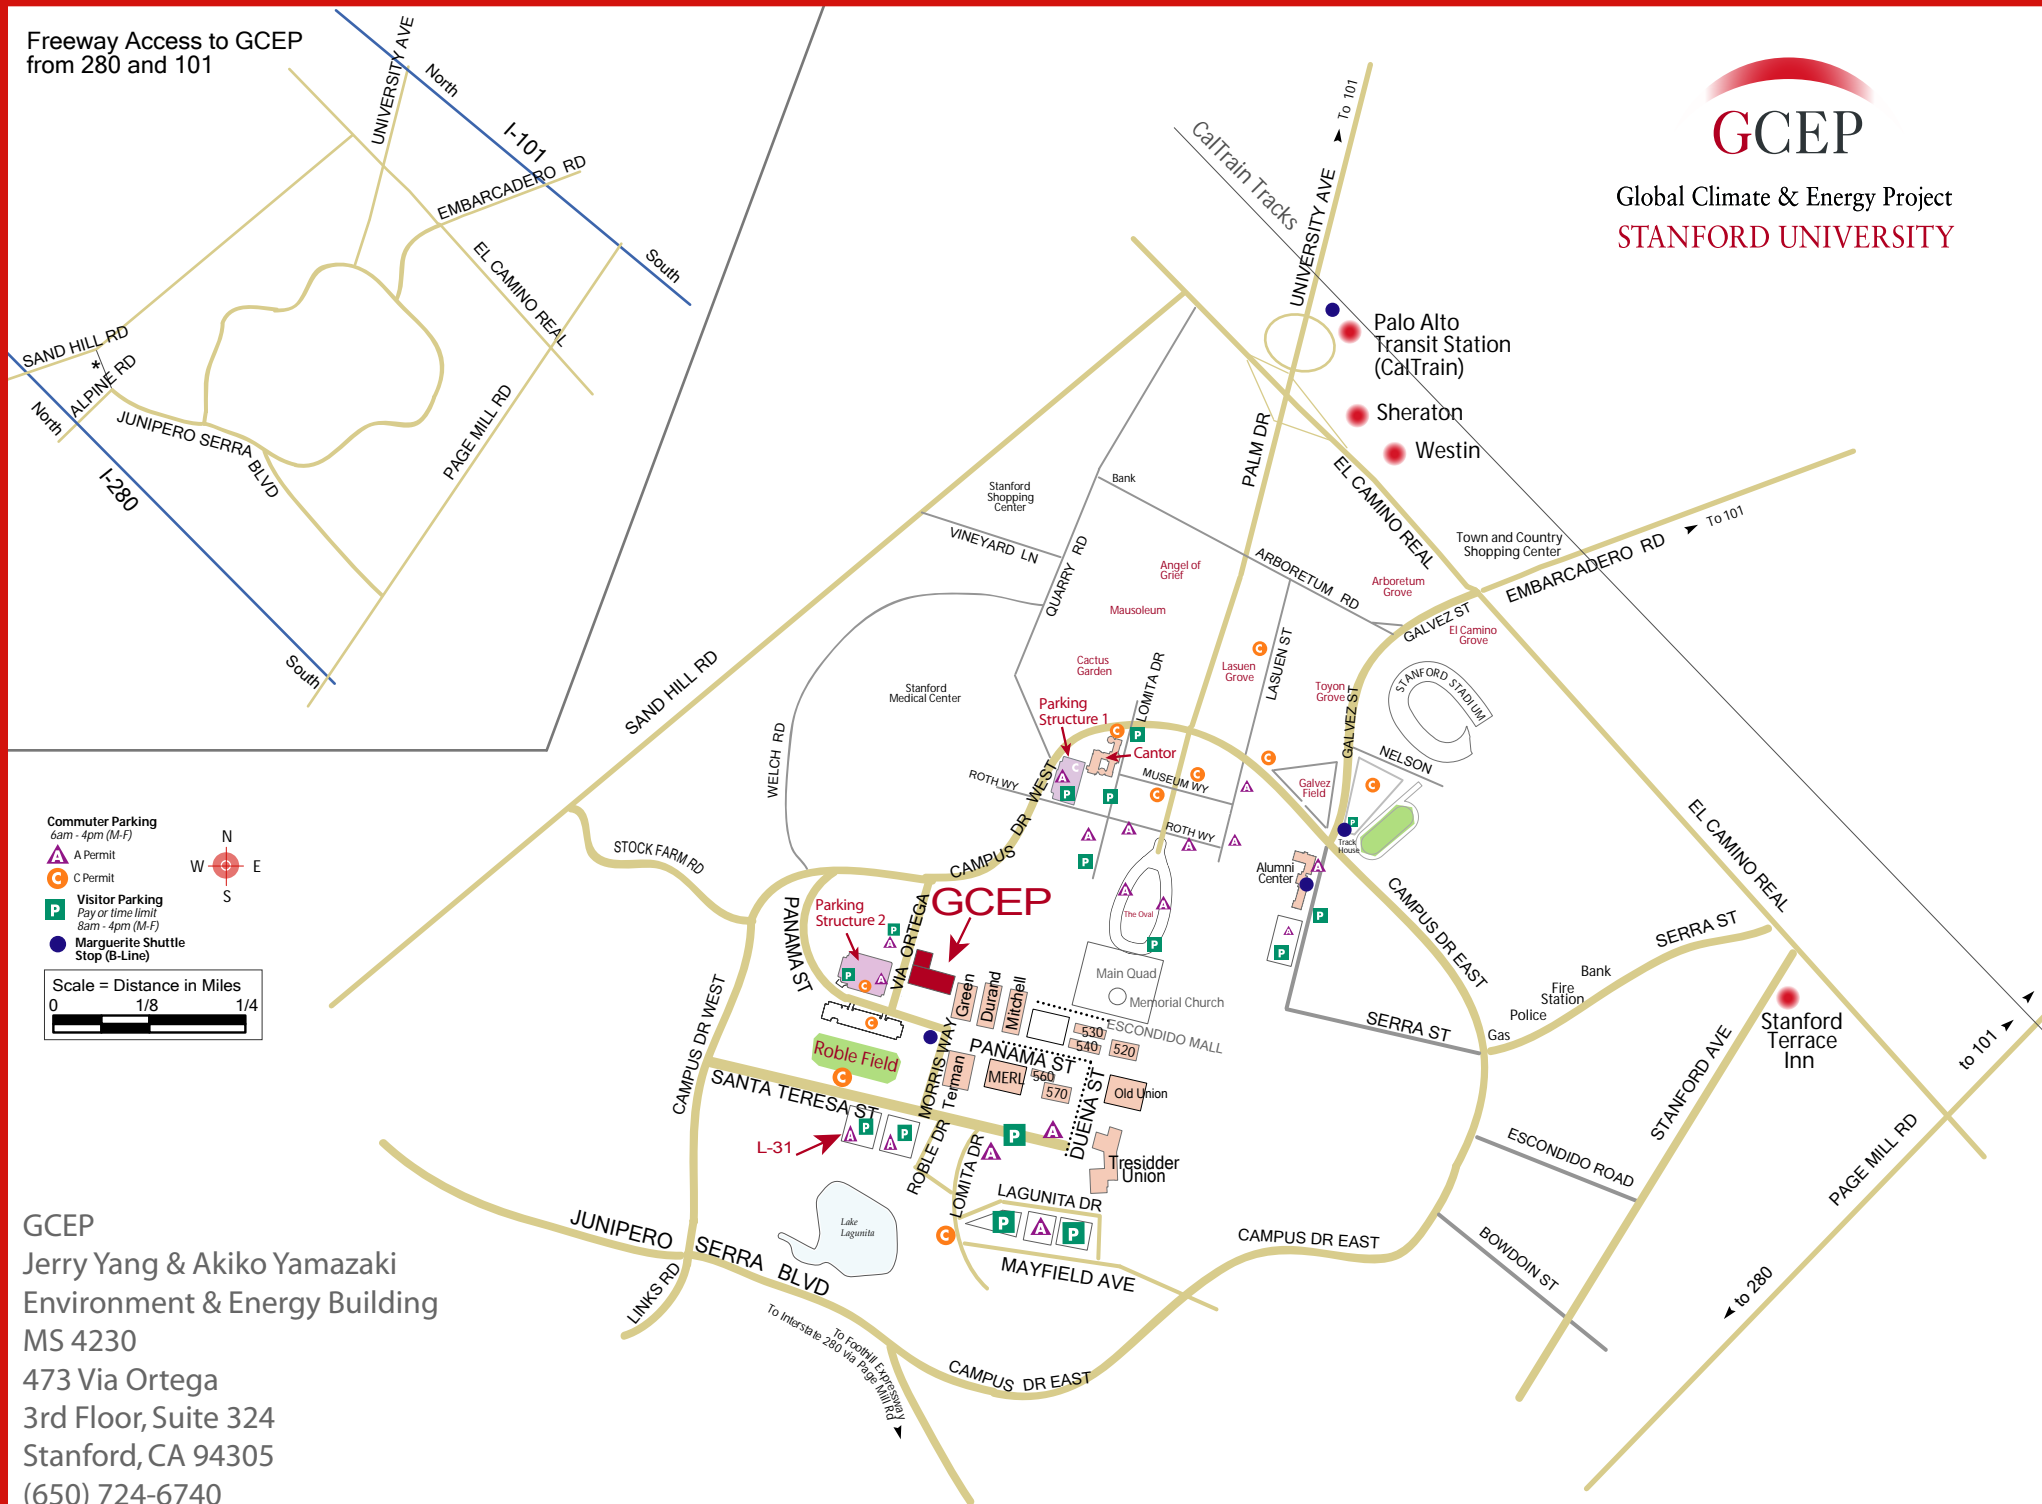

Freeway Access to GCEP
from 280 and 101

Global Climate & Energy Project
STANFORD UNIVERSITY

GCEP
Jerry Yang & Akiko Yamazaki
Environment & Energy Building
MS 4230
473 Via Ortega
3rd Floor, Suite 324
Stanford, CA 94305
(650) 724-6740